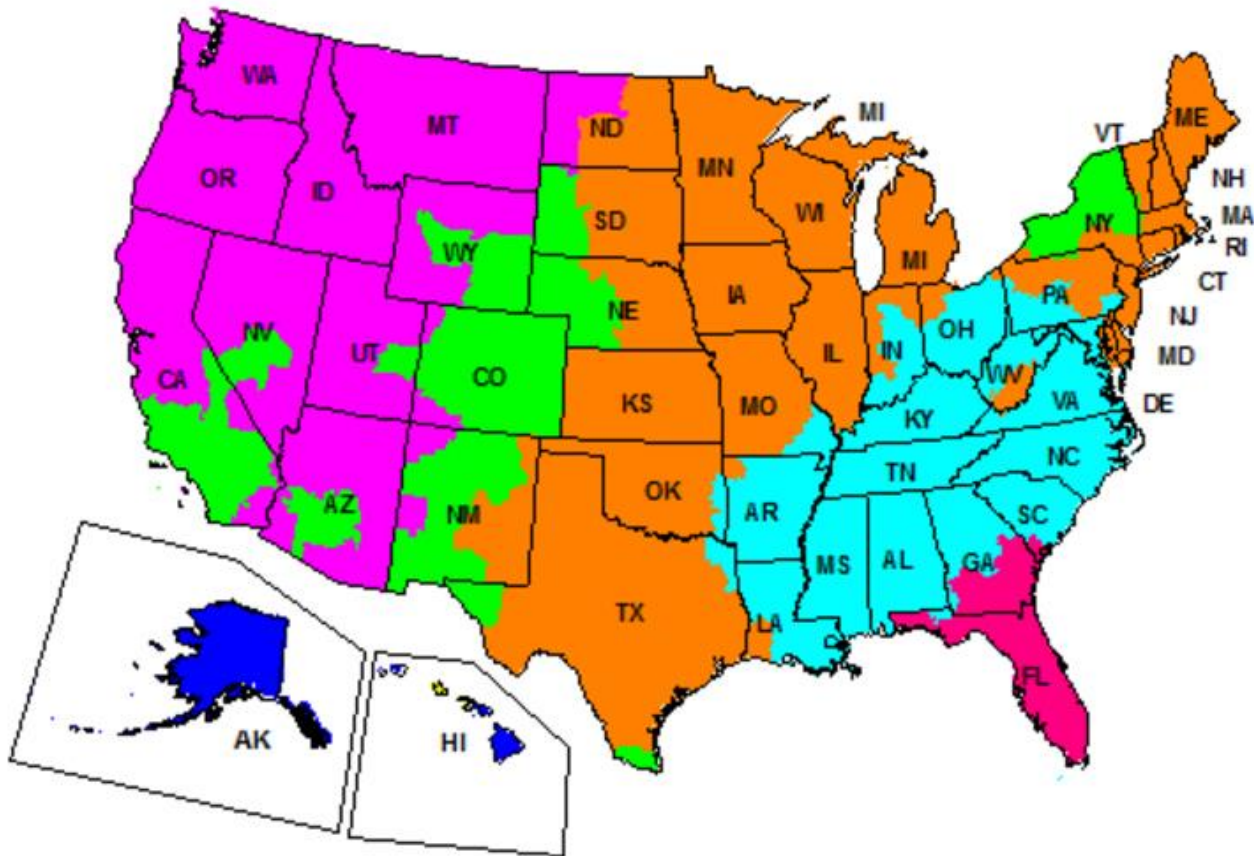

Ground Service Maps
Ground Service Maps Results

Shipping from ZIP/Postal code: 33545

1 Day 2 Days 3 Days 4 Days 5 Days 6 Days 7+ Days

This map illustrates service schedules in business days as of January, 2017 for FedEx Ground shipments